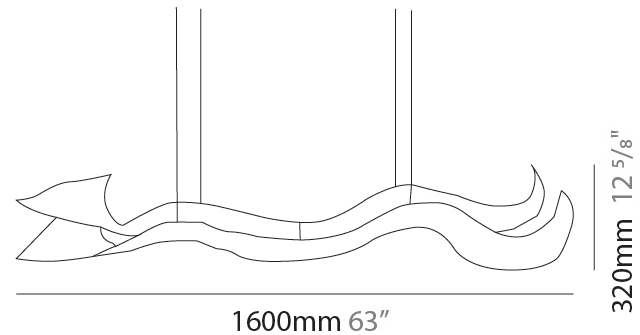

TEMPO PERSO SUSPENSION

D131526- _____
base number

1. To build a product code in our configurator select the specify button on the base model # product page
2. To build a manual product code on this datasheet choose from the options listed below in blue font and add the suffix to the base model #

GENERAL

Series: Tempo Perso
Brand: Knikerboker
Division: Design
Mounting Type: Suspension
Mounting Location: Ceiling
Subcategory: Pendant

PHYSICAL

Shape: Abstract
Length (mm): 1600
Length (in): 63
Height (mm): 320
Height (in): 12 5/8
Light Distribution: Direct
Fixture Finish: EWH / EBK / MAN / COF / PRD / SLF / GLF / CLF / BRL / EWS / EWG / EWC / EWR / EBS / EBG / EBC / EBC / EBB / MAS / MAD / MAC / MAB / COS / CGO / CCL / CBL / PRS / PRG / PRC / PRB
Fixture Material: Aluminum
Cable Details: 4 Steel Cables 2000mm / 78 3/4" - Silicon Cable 2000mm / 78 3/4"

ELECTRICAL

Lamp Type: LED
Total Output Wattage (W): 40
Dimming: Tri-Mode (Non-Dimming and Phase Dimming (120Vac only) and 0-10V Dimming)
Driver Included: Yes
Driver Location: Integrated
Driver Type: Constant Current - Universal
Driver Class: Class 2
Input Voltage (V): 120 - 277
Constant Current (MA): 250
Upon Request: 0-10Vdc dimming / Phase dimming @120Vac / 277Vac

LED

Number of LEDs: 4
Color Temperature (°K): 3000
Max. Delivered Lumen (lm): 4400
CRI: >85 CRI
Lamp Life (hrs): 50000

OPTICAL

RATINGS AND CERTIFICATIONS

Certified By: CSA Certified to UL and CSA Standards
IP rating: IP20