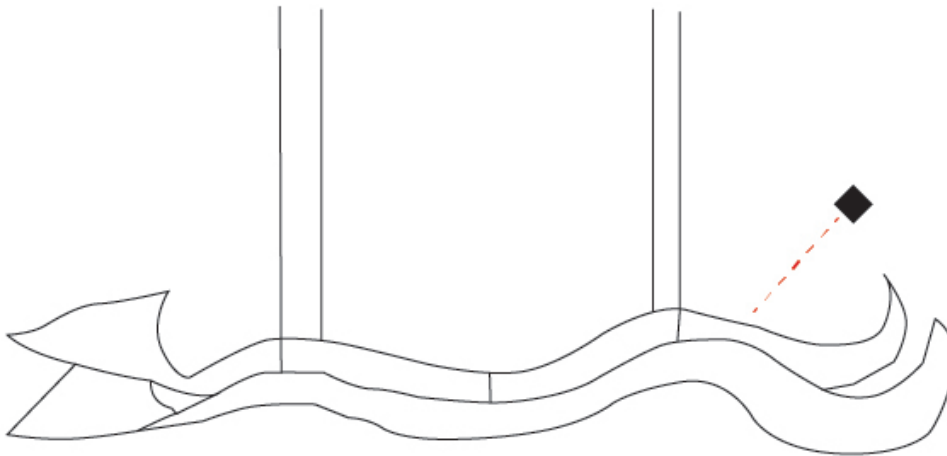

TEMPO PERSO SUSPENSION

D131512-

PROJECT

TYPE

SPECIFIER

QUANTITY

DATE

D