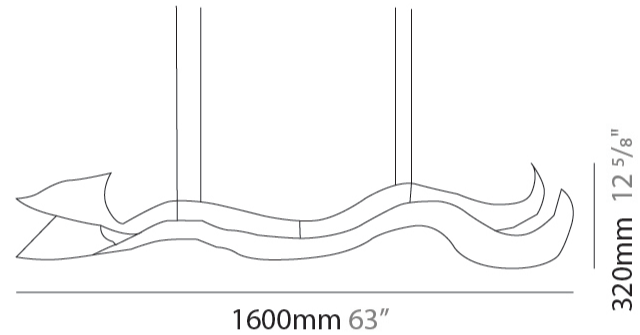

GENERAL

Series: Tempo Perso
Brand: Knikerboker
Division: Design
Mounting Type: Suspension
Mounting Location: Ceiling
Subcategory: Pendant

PHYSICAL

Shape: Abstract
Length (mm): 1600
Length (in): 63
Height (mm): 320
Height (in): 12 5/8
Extension (mm): 2000
Extension (in): 78 3/4
Light Distribution: Direct
Fixture Finish: EWH / EBK / MAN / COF / PRD / SLF / GLF / CLF / BRL / EWS / EWG / EWC / EWR / EBS / EBG / EBC / EBC / EBB / MAS / MAD / MAC / MAB / COS / CGO / CCL / CBL / PRS / PRG / PRC / PRB
Fixture Material: Aluminum
Cable Details: 4 Steel Cables 2000mm / 78 3/4" - Silicon Cable 2000mm / 78 3/4"

ELECTRICAL

Lamp Type: LED
Bulb Included: Bulb Included
Total Output Wattage (W): 40
Dimming: Tri-Mode (Non-Dimming and Phase Dimming (120Vac only) and 0-10V Dimming)
Driver Included: Yes
Driver Location: Integrated
Driver Type: Constant Current - Universal
Driver Class: Class 2
Input Voltage (V): 120 - 277
Constant Current (MA): 250
Upon Request: 0-10Vdc dimming / Phase dimming @120Vac / 277Vac

LED

Number of LEDs: 4
Color Temperature (°K): 3000
Max. Delivered Lumen (lm): 4400
CRI: >85 CRI
Lamp Life (hrs): 50000

OPTICAL

RATINGS AND CERTIFICATIONS

Certified By: CSA Certified to UL and CSA Standards
IP rating: IP20